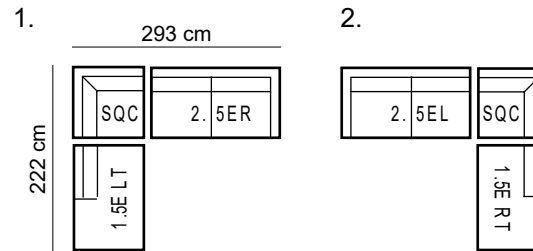

PW = ACC - P4545 (45 x 45cm)

ALL PW shown in the above picture are sold separately

HTL - 12750
2.5EL + SQC + 1.5ERT
TO - 376E

Side View

ELGIN

HTL - 12750
2.5S
TD - 524E

Side View

ELGIN

HTL - 12750
2.5S
TD - 524E

Side View

ELGIN

DIMENSION

| Configuration | Width | | Seat Width | | Depth | | Seat Depth | | Back Height | | Seat Height | | Weight | | Volume | |
|----------------|-------|------|------------|------|-------|------|------------|------|-------------|------|-------------|------|--------|-----|----------------|-----------------|
| | cm | inch | cm | inch | cm | inch | cm | inch | cm | inch | cm | inch | kg | lb | m ³ | ft ³ |
| 2.5EL, 2.5ER | 203 | 80 | 178 | 70 | 94 | 37 | 57 | 22 | 77 | 30 | 42 | 17 | 75 | 166 | 1.47 | 51.89 |
| 1.5ELT, 1.5ERT | 132 | 52 | 132 | 52 | 94 | 37 | 57 | 22 | 77 | 30 | 42 | 17 | 40 | 89 | 0.96 | 33.74 |
| SQC | 90 | 35 | 90 | 35 | 90 | 35 | - | - | 77 | 30 | 42 | 17 | 37 | 82 | 0.62 | 22.03 |
| 2.5S | 224 | 88 | 174 | 69 | 94 | 37 | 57 | 22 | 77 | 30 | 42 | 17 | 84 | 186 | 1.62 | 57.26 |

DIMENSION

CONSTRUCTION

- ⇒ **SEAT** : No-sag Spring
 - ⇒ **BACK REST** : Plywood 6
 - ⇒ **SEAT CUSHION** :
D/38S + D/65 + D/22 + 50%Feather+50%Loose Fibre
 - ⇒ **BACK REST CUSHION** :
50%Feather+50%Loose fibre
 - ⇒ **LEGS** :
 - Main legs code : MLG-1787-23L
 - Support legs code : MLG-1695-23L / MLG-1718-23L
 - MLG-1317-23L
 - material : Metal
 - height : 160mm (MLG-1787/1718-23L)
 - 158mm (MLG-1695-23L)
 - 150 - 220mm (MLG-1317-23L)
 - colour : 23 = Matte Black
- Sofa legs are packed separately