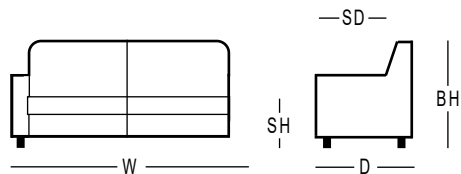

PW = ACC - P4545 (45 x 45cm)

ALL PW shown in the above picture are sold separately

HTL - 12750
2.5EL + SQC + 1.5ERT
TO - 376E

Side View

ELGIN

HTL - 12750
2.5S
TD - 524E

Side View

ELGIN

HTL - 12750
2.5S
TD - 524E

Side View

ELGIN

DIMENSION

| Configuration | Width | | Seat Width | | Depth | | Seat Depth | | Back Height | | Seat Height | | Weight | | Volume | |
|----------------|-------|------|------------|------|-------|------|------------|------|-------------|------|-------------|------|--------|-----|----------------|-----------------|
| | cm | inch | cm | inch | cm | inch | cm | inch | cm | inch | cm | inch | kg | lb | m ³ | ft ³ |
| 2.5EL, 2.5ER | 203 | 80 | 178 | 70 | 94 | 37 | 57 | 22 | 77 | 30 | 42 | 17 | 75 | 166 | 1.47 | 51.89 |
| 1.5ELT, 1.5ERT | 132 | 52 | 132 | 52 | 94 | 37 | 57 | 22 | 77 | 30 | 42 | 17 | 40 | 89 | 0.96 | 33.74 |
| SQC | 90 | 35 | 90 | 35 | 90 | 35 | - | - | 77 | 30 | 42 | 17 | 37 | 82 | 0.62 | 22.03 |
| 2.5S | 224 | 88 | 174 | 69 | 94 | 37 | 57 | 22 | 77 | 30 | 42 | 17 | 84 | 186 | 1.62 | 57.26 |

DIMENSION

CONSTRUCTION

- ⇒ **SEAT** : No-sag Spring
 - ⇒ **BACK REST** : Plywood 6
 - ⇒ **SEAT CUSHION** :
D/38S + D/65 + D/22 + 50%Feather+50%Loose Fibre
 - ⇒ **BACK REST CUSHION** :
50%Feather+50%Loose fibre
 - ⇒ **LEGS** :
 - Main legs code : MLG-1787-23L
 - Support legs code : MLG-1695-23L / MLG-1718-23L
 - MLG-1317-23L
 - material : Metal
 - height : 160mm (MLG-1787/1718-23L)
 - 158mm (MLG-1695-23L)
 - 150 - 220mm (MLG-1317-23L)
 - colour : 23 = Matte Black
- Sofa legs are packed separately